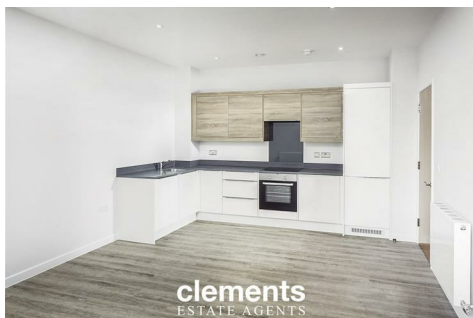

Clements estate agents

clements
ESTATE AGENTS

clements
ESTATE AGENTS

clements
ESTATE AGENTS

Town Centre, Hemel Hempstead HP2

Clements Estate Agents are delighted to offer this modern two bedroom, two bathroom top floor luxury flat. A short walk from the town centre and all required amenities. Private parking. Available from Late August '26. Call now to view!

- LUXURY APARTMENTS
- Two Bedrooms
- Excellent Decorative Order
- Communal Lift
- Viewing Essential
- Call Now to View
- Private Parking
- Available Late August
- Top Floor
- Call Now!

£1,560 PCM